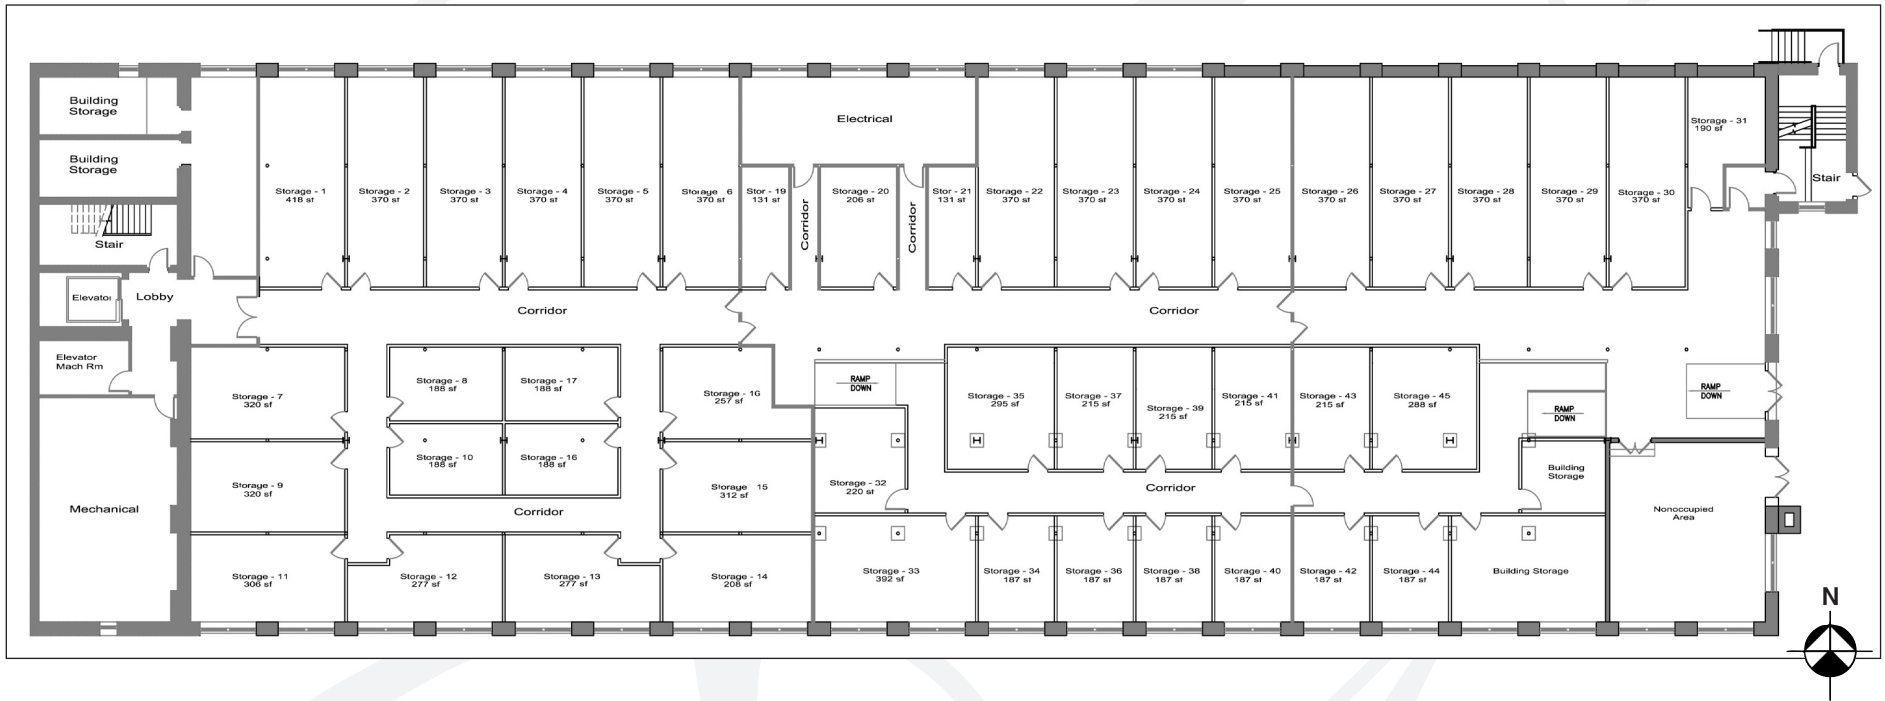

Gateway COMMONS

Lower Floor Plan

22,615 SF

All floor plans, site plans, renderings, depictions and/or descriptions are for illustration purpose only and are subject to change without notice. All units are subject to prior sale. Please consult recorded plans and condominium documents for details prior to purchase.